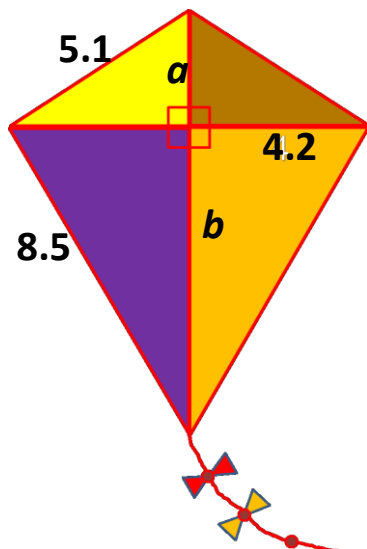

Snake, Bee or other
Venomous Bite or Sting
0.000010000

Dog
Attack
0.000006770

Fireworks
Discharge
0.000001625

Roller
Coaster
0.000000014

Write each of these probabilities to 1sf, 2sf, 3sf where possible.

4. In these questions, give your answers to 2 sf.

- Calculate a .
- Calculate b .
- Use your previous answers to calculate the area of the kite.
- Calculate the area of the rainbow.
- Express the area of the kite as a percentage of the area of the rainbow (a semicircle).