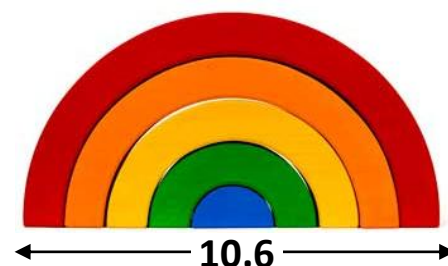

Snake, Bee or other
Venomous Bite or Sting
0.000010000

Dog
Attack
0.000006770

Fireworks
Discharge
0.000001625

Roller
Coaster
0.000000014

Write each of these probabilities to 1sf, 2sf, 3sf where possible.

4. In these questions, give your answers to 2 sf.

- Calculate a .
- Calculate b .
- Use your previous answers to calculate the area of the kite.
- Calculate the area of the rainbow.
- Express the area of the kite as a percentage of the area of the rainbow (a semicircle).